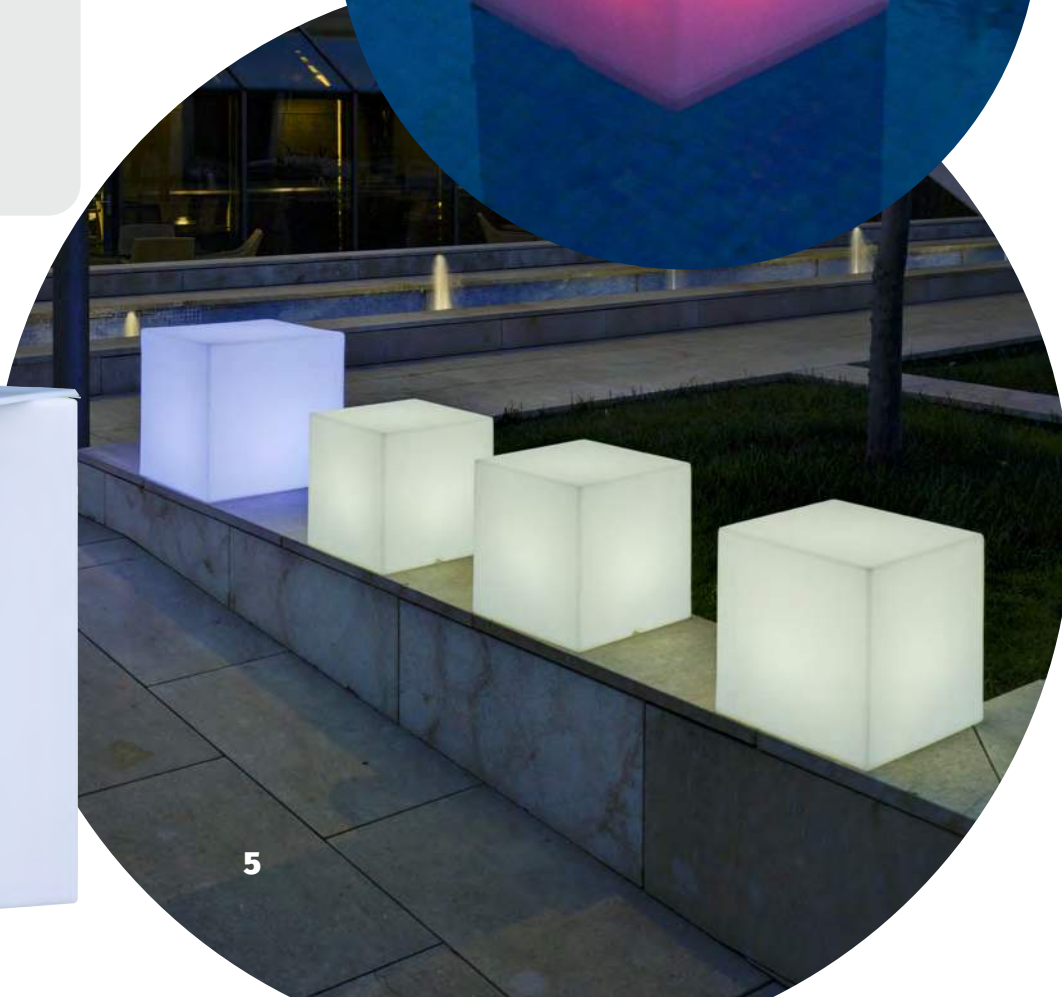

cuby 20 **NEW!**

LUMCB020
polyethylene
20 x 20 cm (LxH)

Outdoor white light-5-9W-IP65

Solar led RGB-IP65

Rechargeable battery*

Led RGB-IP68

cuby 32

LUMCB032
polyethylene
32 x 32 cm (LxH)

Outdoor white light-15W-IP65

Rechargeable battery*

Led RGB-IP65

cuby 45

LUMCB045
polyethylene
43 x 43 cm (LxH)

Outdoor white light-15W-IP65

Rechargeable battery*

Led RGB -IP65

cuby 55 **NEW!**

LUMCB053
polyethylene
43 x 53 cm (LxH)

Outdoor white light-15W-IP65

Rechargeable battery*

Led RGB-IP65