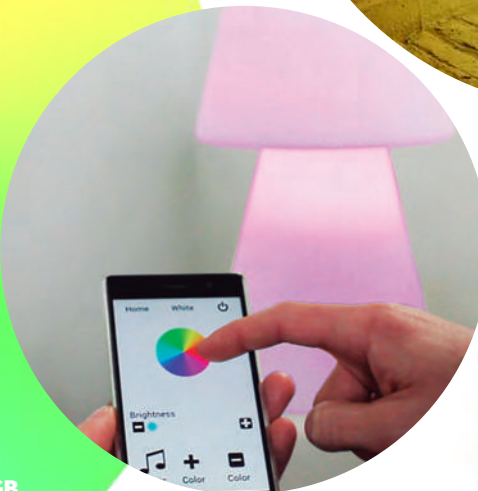

SUN RGB bulb!

Controlle your lamp with the Newgarden APP Sun RGB.

-  Schedule time auto on/off
-  Sleep function
-  Change color and intensity
-  Musical function to automatically change the color of the bulb
-  RGB mode
-  Controle a group of bulbs Newgarden Sun RGB