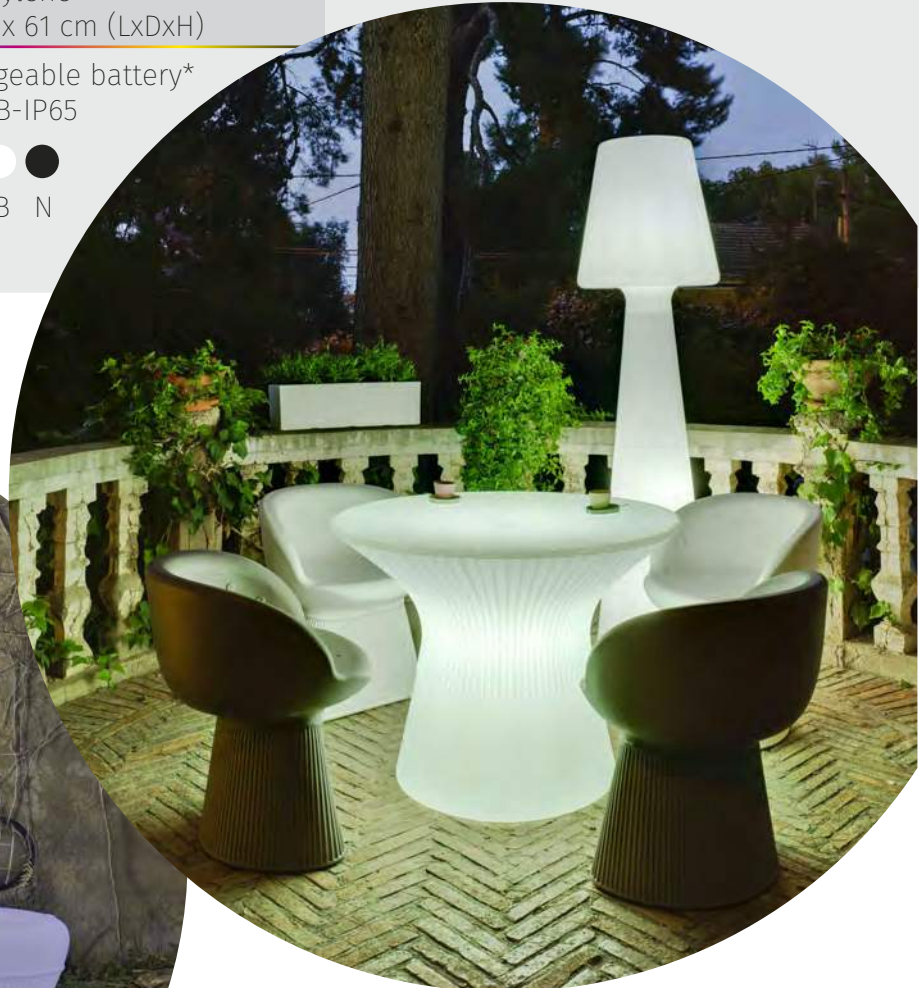

capri 75

MOBCP075
polyethylene
99 x 53 cm (ØxH)

Outdoor white light-15W-IP65

Rechargeable battery*
Led RGB-IP65

Color ☐ B ☐ N

mallorca

MOBMA060
polyethylene
60 x 55 x 61 cm (LxDxH)

Rechargeable battery*
Led RGB-IP65

Color ☐ B ☐ N

capri 40

MOBCP040
polyethylene
58 x 39 cm (ØxH)

Rechargeable battery*
Led RGB-IP65

☐ B ☐ N

corfu 40

MOBCF040
polyethylene
40 x 39 cm (ØxH)

Rechargeable battery*
Led RGB-IP65

Color ☐ B ☐ N