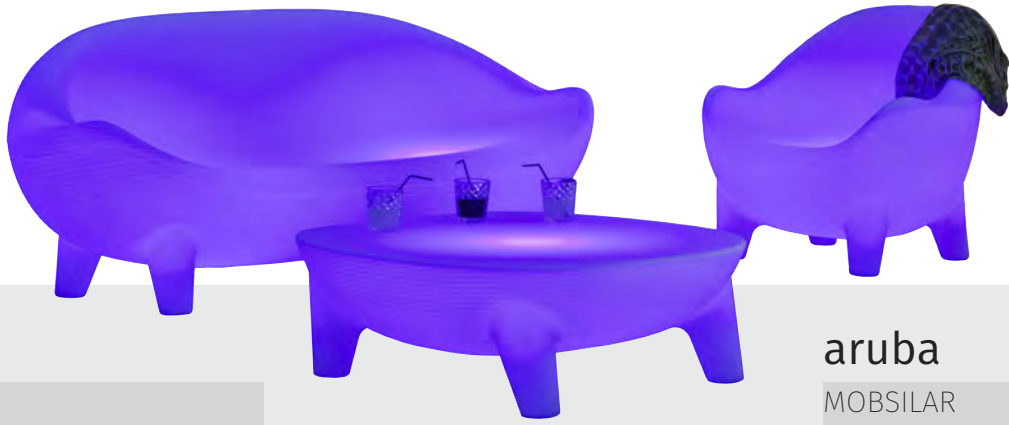

mallorca

MOBMA060
polyethylene
60 x 55 x 61 cm (LxDxH)

Rechargeable battery*
Led RGB-IP65

Color B N

capri 40

MOBCP040
polyethylene
58 x 39 cm (ØxH)

Rechargeable battery*
Led RGB-IP65

B N

corfu 40

MOBCF040
polyethylene
40 x 39 cm (ØxH)

Rechargeable battery*
Led RGB-IP65

Color B N

jamaica

MOBSOFJA
polyethylene
210 x 81 x 81 cm (LxDxH)

Outdoor white light-15W-IP65

Rechargeable battery*
Led RGB-IP65